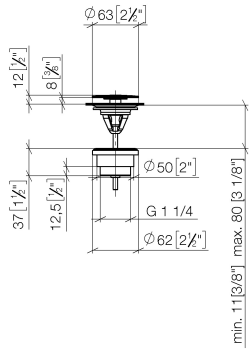

Basin Waste without press-closing 1 1/4" - Brushed Durabronz (23kt Gold)

IMO

10 126 970

Fits: IMO, LULU, MADISON, MEM, TARA, CL.1, LISSÉ, VAIA, META, CYO

	Brushed Durabronz (23kt Gold)	10 126 970-28
	Chrome	10 126 970-00
	Brushed Platinum	10 126 970-06
	Platinum	10 126 970-08
	Durabronz (23kt Gold)	10 126 970-09
	Dark Chrome	10 126 970-19
	Light Gold	10 126 970-26
	Brushed Light Gold	10 126 970-27
	Matte Black	10 126 970-33
	Brushed Bronze	10 126 970-42
	Brushed Champagne (22kt Gold)	10 126 970-46
	Champagne (22kt Gold)	10 126 970-47
	Brushed Chrome	10 126 970-93
	Brushed Dark Platinum	10 126 970-99

Basin Waste without press-closing 1 1/4" - Brushed Durabronz (23kt Gold)

IMO

10 126 970

Only suitable for sinks without an overflow.

10 126 970

mm [inches]

10 126 970

Parts for other finishes can be found here: [Chrome](#)

Spare parts list

No.	Item Number	Name	Quantity used	Delivery time
1	09 31 20 097-28	plug	1	20
2	09 30 30 179 90	screw	1	2
3	09 11 01 038-28	cup	1	20
4	09 14 05 061 90	seal	1	2
5	09 14 03 153 90	seal	1	2
6	09 11 10 156-28	connection	1	20